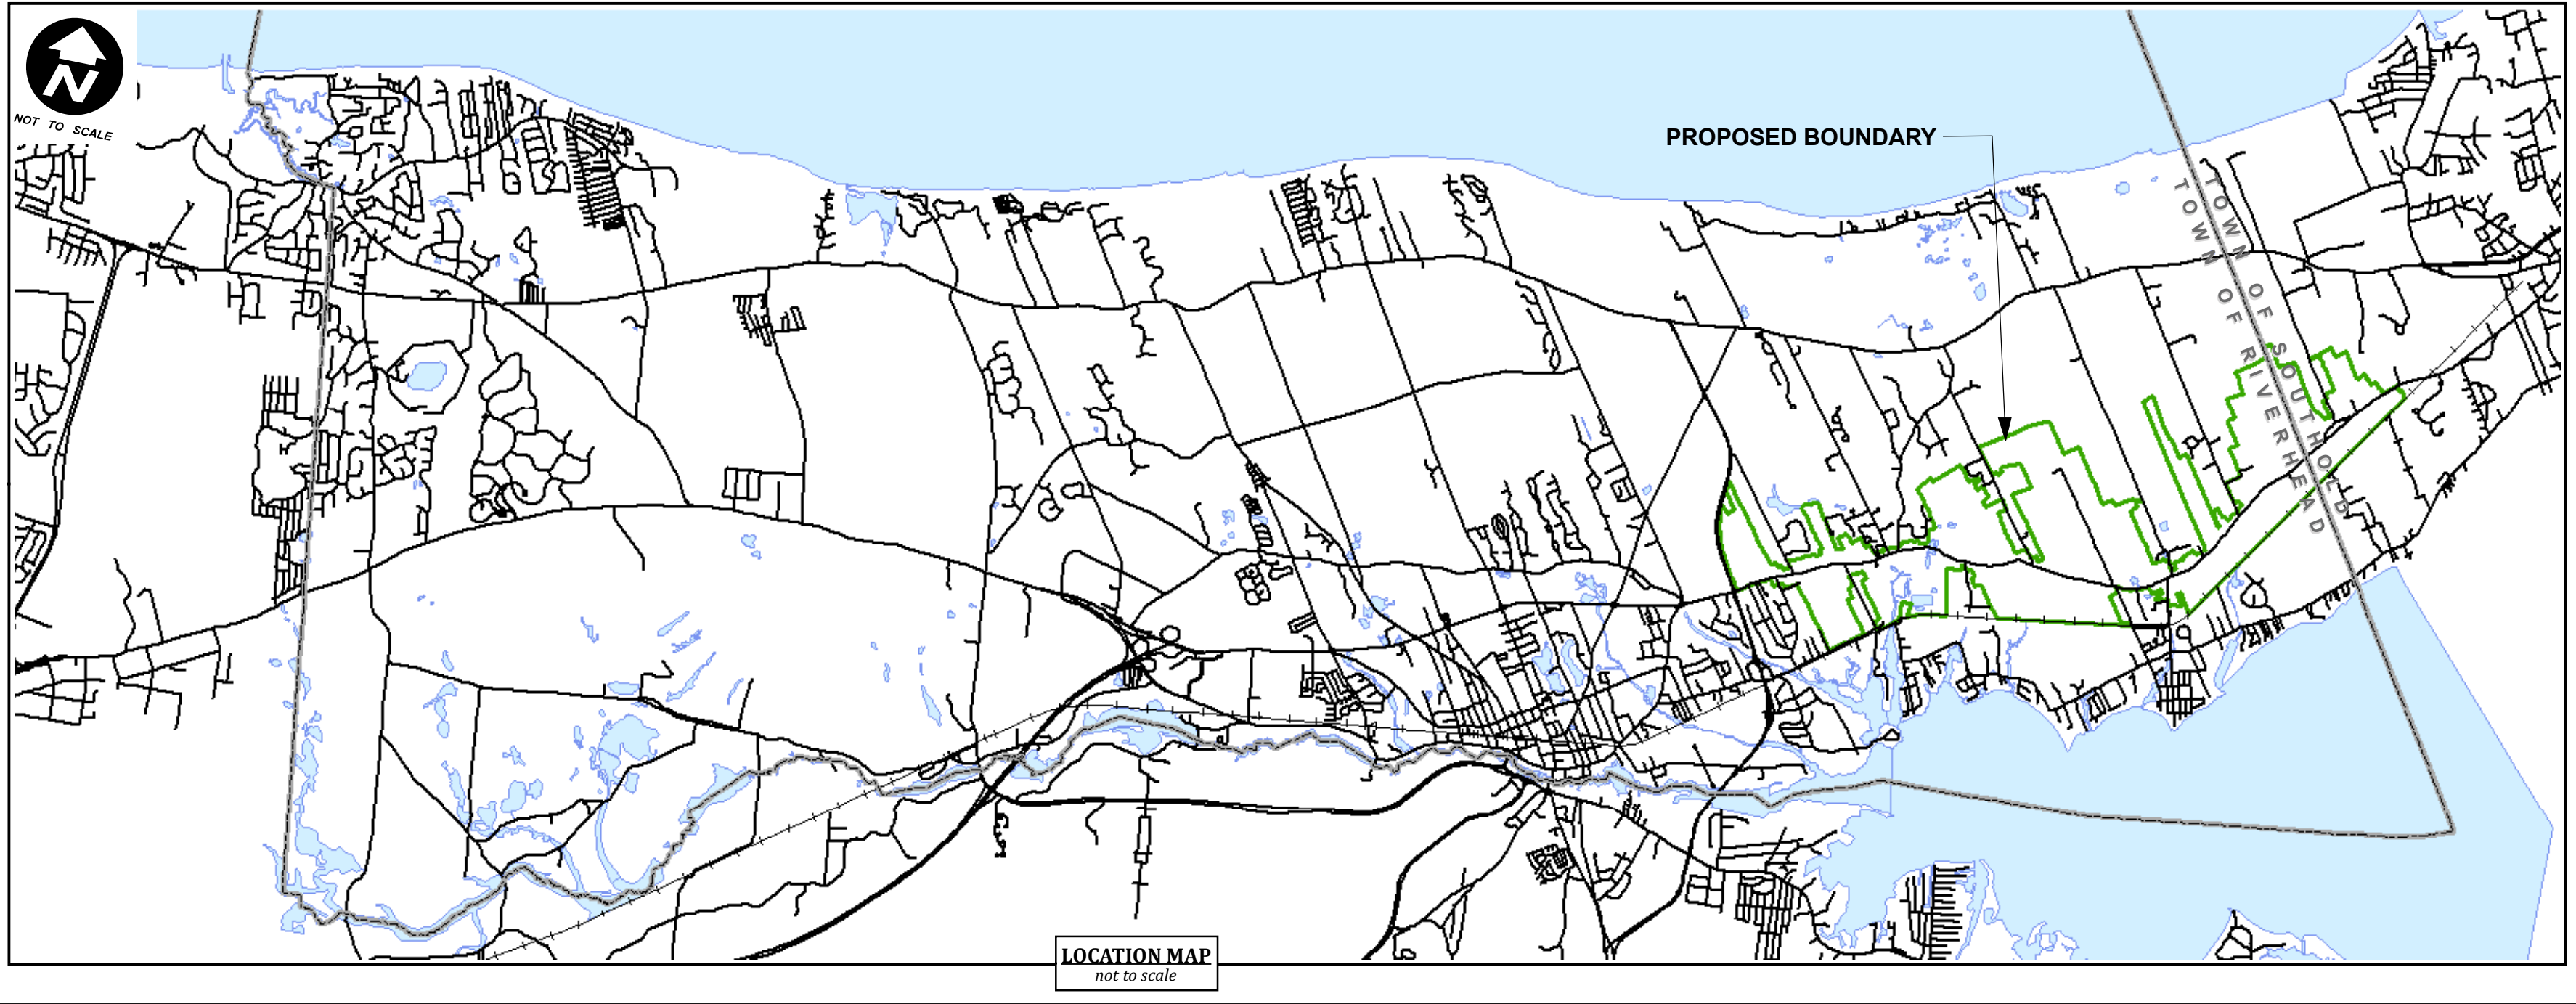

RIVERHEAD TOWN AREA
not to scale

LEGEND

	Main Rd Historic District
	Property Lines
	Parcels Included in District

Property Lines Courtesy of:
Suffolk County Real Property Tax Service
COPYRIGHT (c) 2014 COUNTY OF SUFFOLK, N. Y.

REV: 6/2/2014
REV: 2/12/2014
DATE: 2/12/2013

map of
**MAIN ROAD
NATIONAL REGISTER
HISTORIC DISTRICT**

TOWN OF RIVERHEAD
200 Howell Ave.
Riverhead, New York 11901
www.townofriverheadny.gov

LOCATION MAP
not to scale

SEE RIVERHEAD
AREA MAP
(THIS SHEET TOP)

SEE SOUTHOLD
AREA MAP
(THIS SHEET BOTTOM)

TOWN OF RIVERHEAD
TOWN OF SOUTHOLD